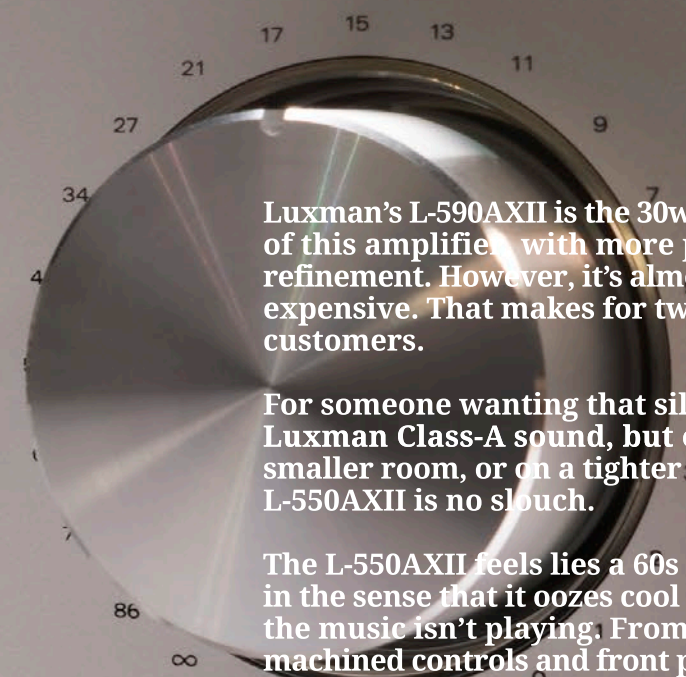

Luxman L-550AXII

\$5,495

luxmanamerica.com

PU
2020
BC

TONE Publisher's Choice Award

VOLUME CONTROL
-dB

Luxman's L-550AXII is the 30wpc version of this amplifier, with more power and refinement. However, it's almost twice as expensive. That makes for two different customers.

For someone wanting that silky smooth Luxman Class-A sound, but either in a smaller room, or on a tighter budget, the L-550AXII is no slouch.

The L-550AXII feels like a 60s classic car, in the sense that it oozes cool even when the music isn't playing. From the finely machined controls and front panel to the softly backlit yellow meters.